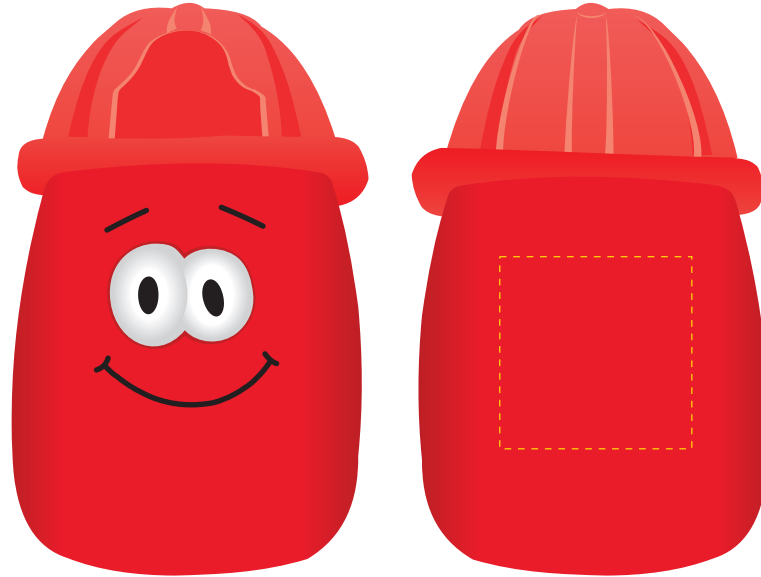

Item number: 45085
Item description: Fire
Eye Poppin Pal

Please be mindful that any type smaller than 6 pt. may not print well.
If your art contains letters smaller than this size, and the proof is approved, we are not responsible for poor imprint quality.